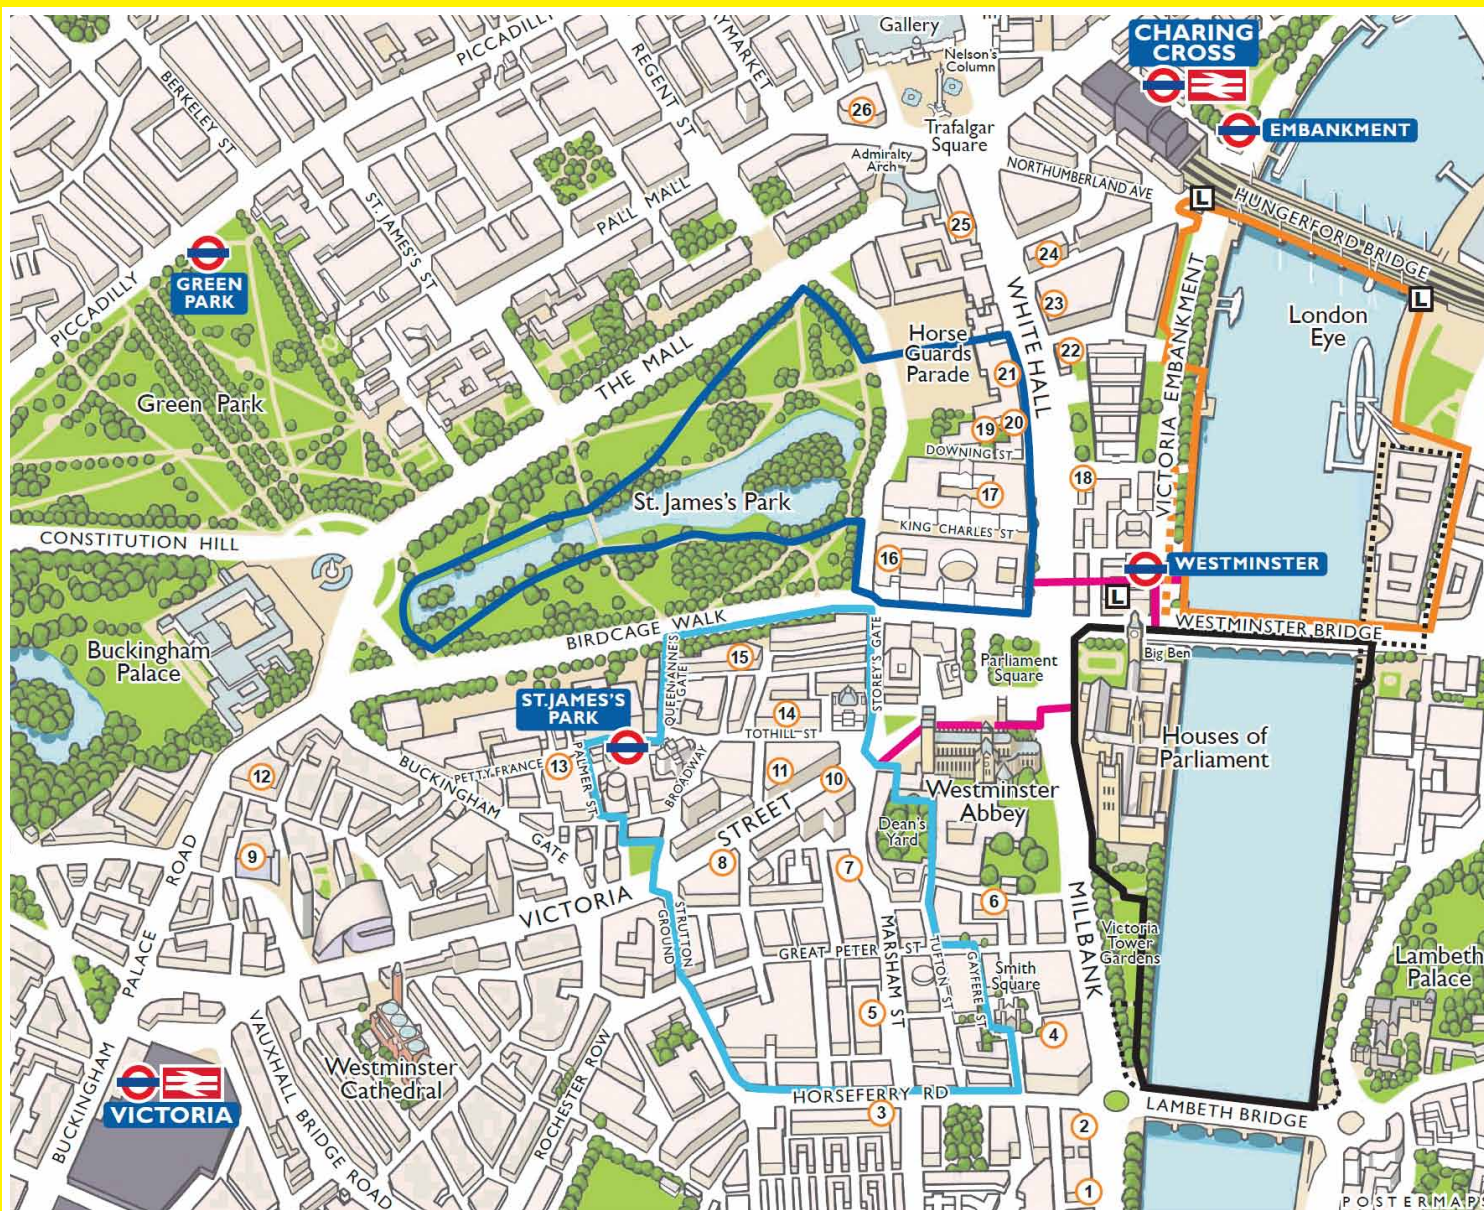

# walk 4 life

## westminster

- St James's Park walk 1.6 miles
- Westminister walk 1.5 miles
- Lambeth Bridge walk 1.3 miles
- South Bank walk 1.2 miles
- Step free route
- Link route (NB route through Westminster tube station is underground)
- Lift
- see key below