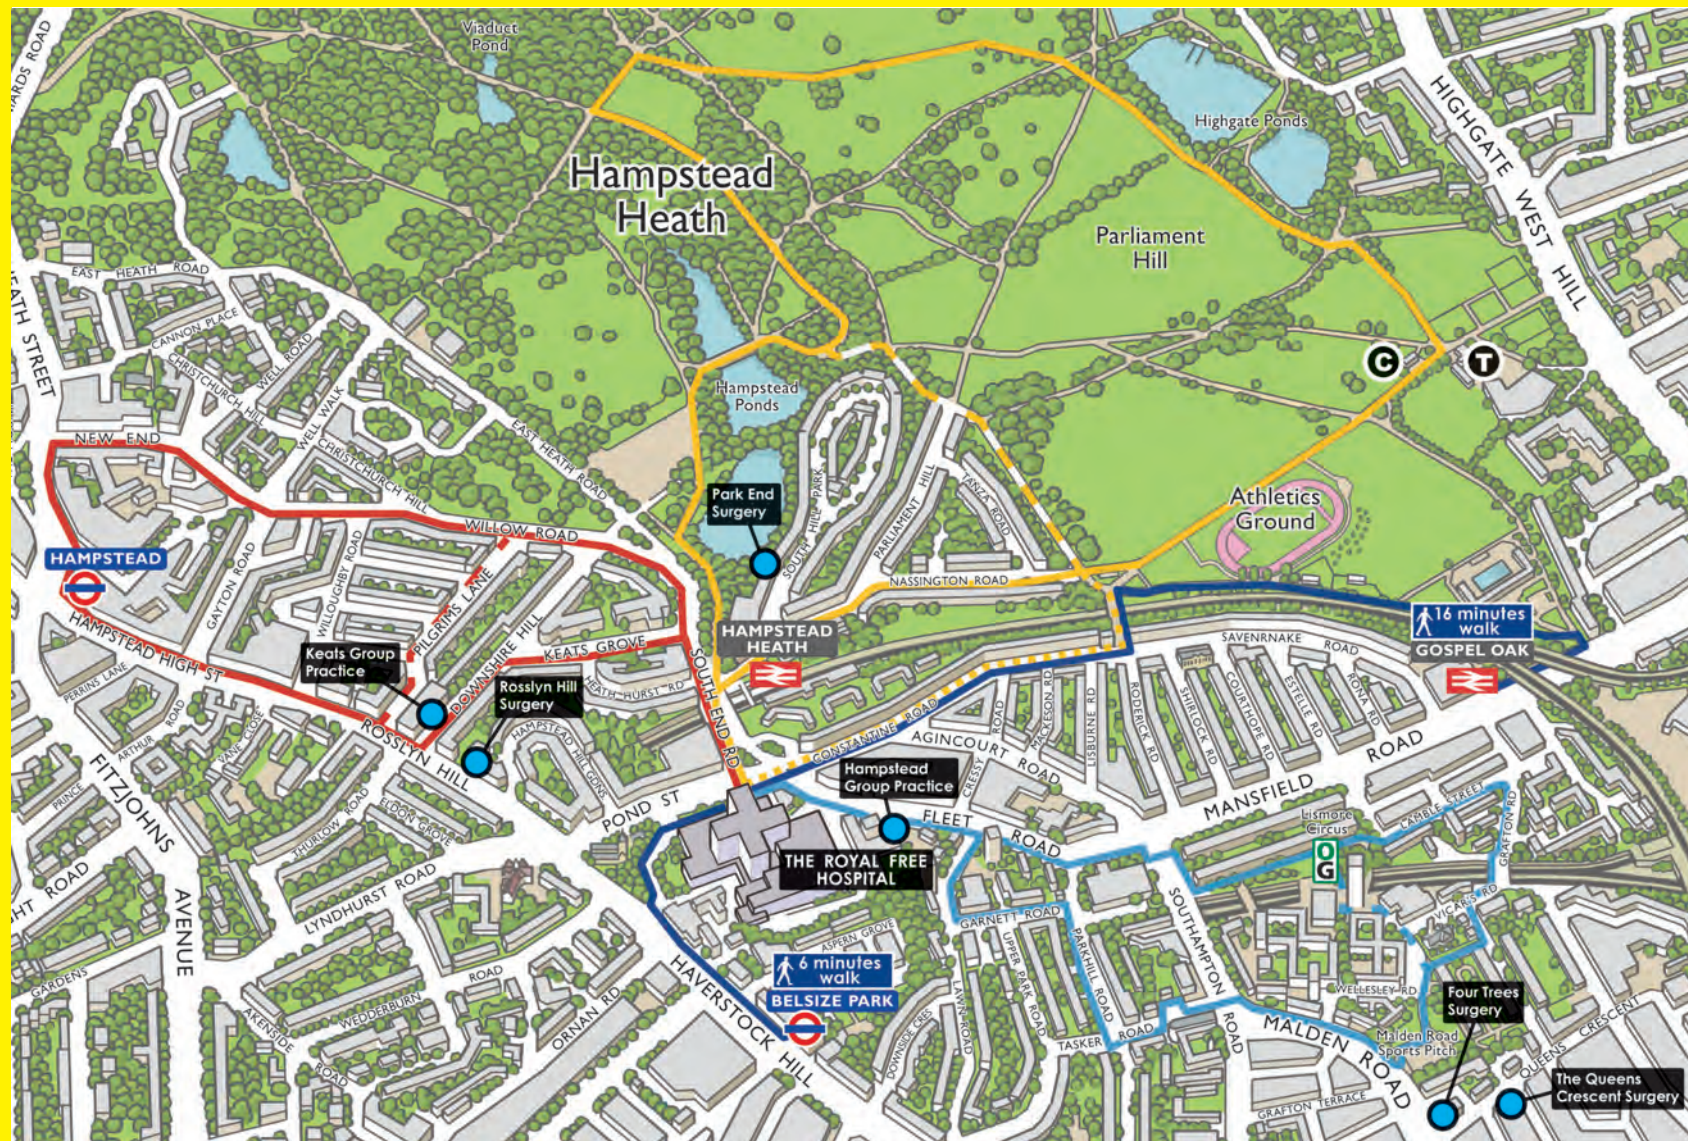

Get Active with NHS Camden's Walking Maps walk 4 life royal free hospital

For more information or to
download a map visit:
[www.camden.nhs.uk/
walkingmaps](http://www.camden.nhs.uk/walkingmaps) or
www.walkengland.org.uk or
www.royalfree.nhs.uk
www.nhs.uk/change4Life

	Gospel Oak Walk: 1.8 miles / 36 mins		Alternative route avoiding steps and steep gradients		Rail Station
	Gospel Oak Short Cut: 1.6 miles / 32 mins		Parliament Hill Short Cut: 1.3 miles / 26 mins		Underground Station
	Hampstead Village Walk: 1.2 miles / 24 mins		Public Transport Link: To Gospel Oak Railway Station 0.8 miles / 16 mins To Belsize Park Tube Station 0.3 miles / 6 mins		Outdoor Gym
	Hampstead Village Short Cut: 0.9 miles / 18 mins				Surgery
	Parliament Hill Walk: 2.5 miles / 50 min				Cafe
					Public Toilets disabled access