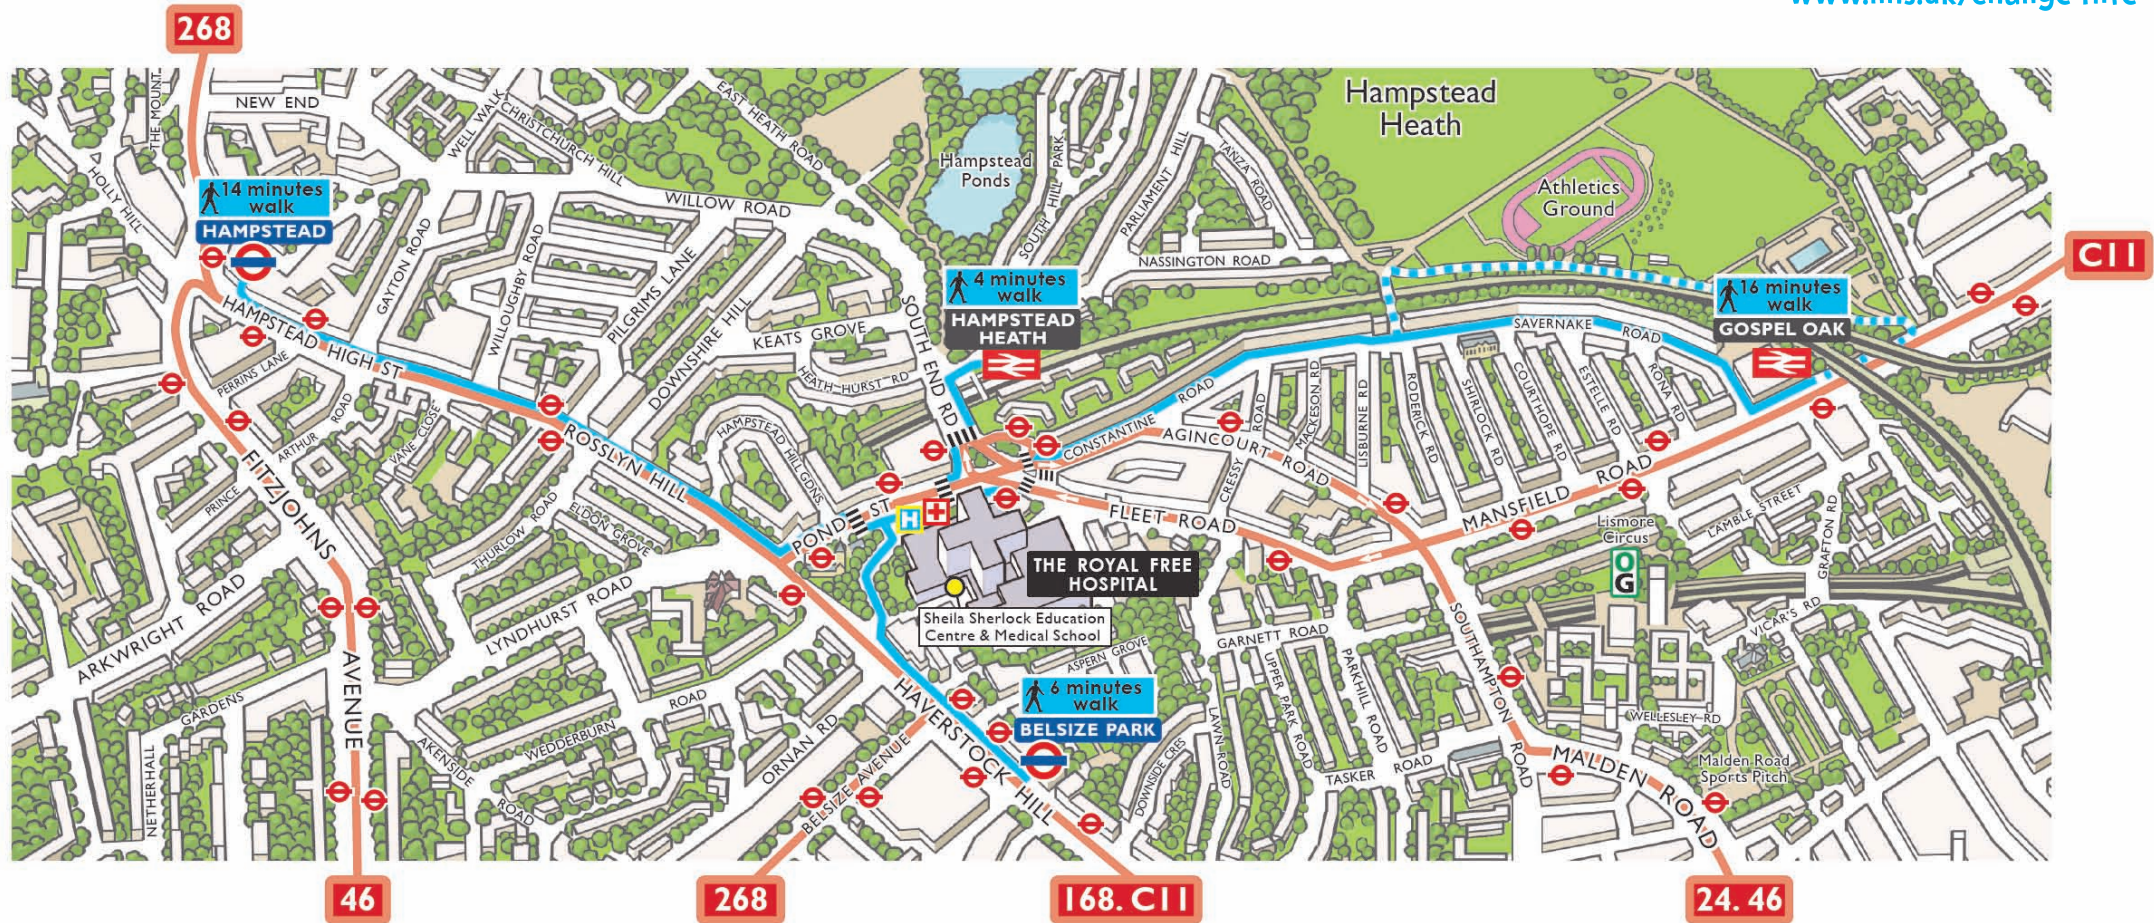

THE ROYAL FREE HOSPITAL

public transport links & suggested walking routes

walk 4 life

For more information visit www.royalfree.nhs.uk or call the Royal Free main switchboard on 020 7794 0500

www.nhs.uk/change4life

- Rail Station
- Underground Station
- Bus Route
- Bus Stop
- Pedestrian Crossing
- Suggested Walking Route
- Alternative Walking Route
- Main Hospital Reception
- A&E Entrance & Reception (24 hours)
- Education Centre
- Outdoor Gym